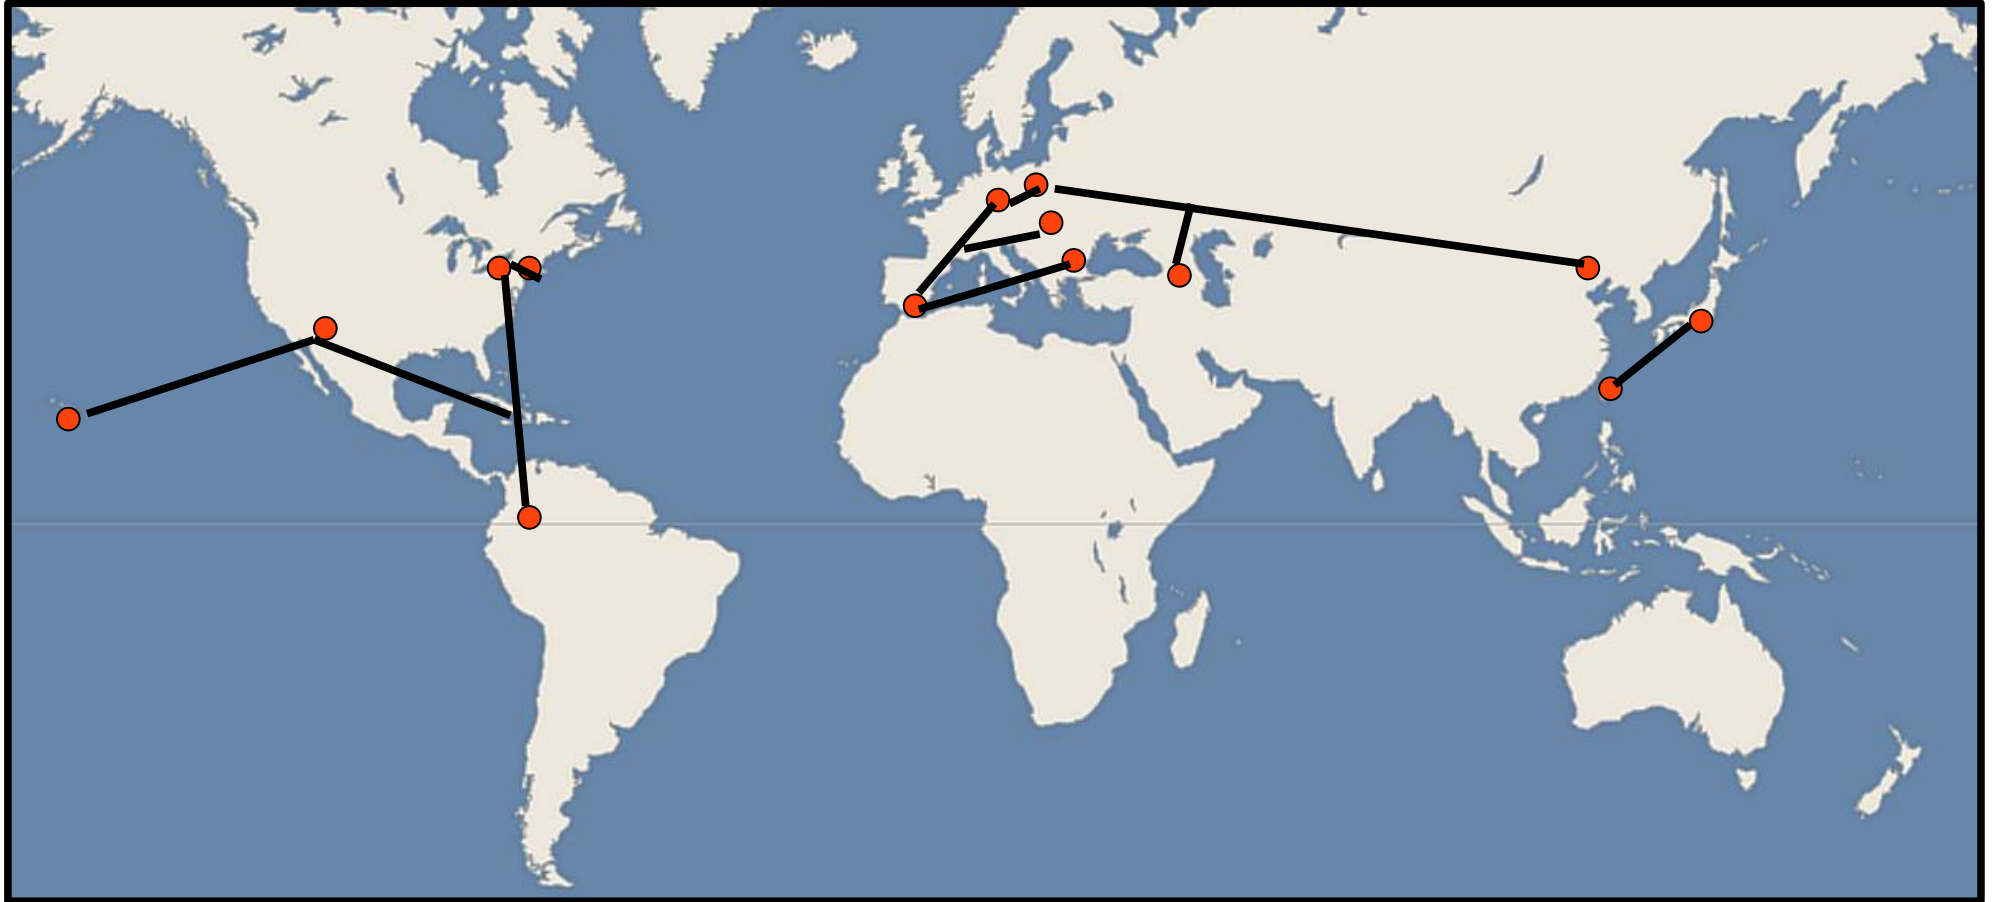

Tenagra II

Observatory
0.8-m telescope

Gettysburg

Gettysburg College
0.4-m telescope

Swarthmore

Peter van de Kamp Observ.
0.6-m telescope

Jena

Astrophysical Institute
0.9/0.6-m telescope

Stará Lesná

Astronomical Institute
0.6-m telescope

Byurakan

Astrophysical Observatory
1.0- and 2.3-m telescopes

Gunma

Astronomical Observatory
1.5-m telescope

Mauna Kea

University of Hawaii
2.2-m telescope

CIDA Venez

Observatory 1.0- and
1.5-m telescopes

Calar Alto

Astronomical Observatory
2.2-m telescope

Toruń

Centre for Astronomy
0.6-m telescope

Rozhen

Astronomical Observatory
0.6- and 2.0-m telescopes

Xinglong

National Astronomical O.
0.9/0.6-m telescope

Lulin

Lulin Observatory
1.0-m telescope

Y E T I = Young Exo-planet Transit Initiative

Y E T I = Young Exo-planet Transit Initiative